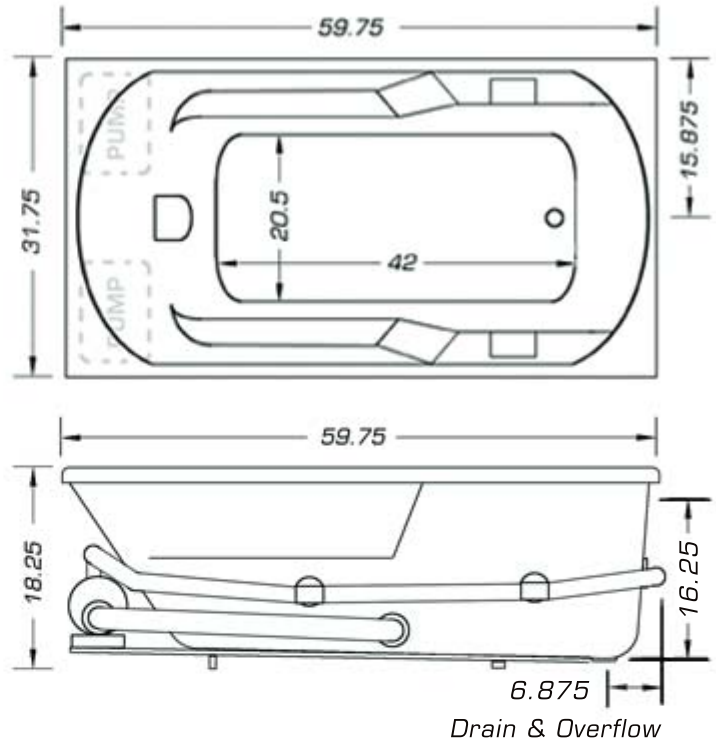

Pump Motors:

Choose between pump locations, Back Left or Right corners

Electrical Requirements:

1.25 hp model NR3: 120V, 8.5 Amps, Phase 1, 50/60 Hz Pumps 80+ Gallons Per Munite Standard on Alpha or Beta Whirlpool Systems

1.5 hp model NR4: 120V 13.5 Amps, Phase 1, 50/60Hz Pumps 90+ Gallons Per Minute Stanard on Omega whirlpool system

- 100% Self Draining
- 5 Year Manufacturer Warranty
- Factory installed cord and 3-prong plug, which must plug into GFCI outlet installed by licensed electrician.
- **7 Jets:**
  - 2 Foot Jets, either multi-directional jets or multi-directional/adjustable flow jets.
  - + 4 Body Jets, either multi-directional jets or multi-directional/adjustable flow jets.
  - + 1 Lumbar Backrest Jet, either multi-directional jets or multi-directional/adjustable flow jets or Spinning jet (recomended).
- 1 Power control lever for Lumbar backrest jet.
- 2 Air Volume controls
- 1 Power button (Pneumatic)