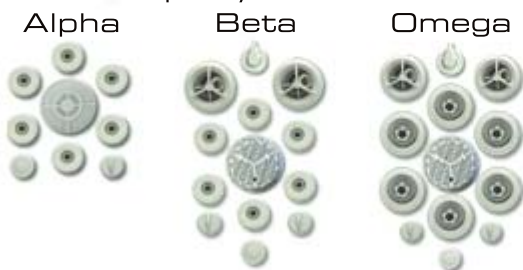

Model: 3260 DI

Dimensions: 31.75" X 59.75" X 19"

Intall as Left-Drain, Right-Drain or Island.

Model 3260 DI is available as whirlpool only.

Features and Benefits:

- Ergonomic one person design gives comfort and easy controller access. Soapdish,integral arm-rests and recessed backjet.
- Operating Level: 45 gal. max 35 gal. min.
- Weight: 95lbs.
- High-Gloss Gel Coat or Lustrous Granite Coat Surface backed with Insulating Fiberglass. Substantially 1/4" to 3/8" thick
- Extra deep Basin
- Contoured Backrest
- Integral Armrests
- Soapdishes and recessed areas for bottles
- Slip-Resistant textured floor
- Available as White, Cream or Almond and in a variety of Granite Coat colors

Whirlpool System Information:

Choose from 3 whirlpool systems:

Options Add Value:

- Granite Coat finish
- Chrome or Brass Whirlpool System Trim
- 1.5 hp Pump Motor
- Inline Heater
- Electronic Bath Controller
- Light with 2 Color Lenses
- Multi Colored LED Mood Light
- Safety Suction Control
- Water Sensor.